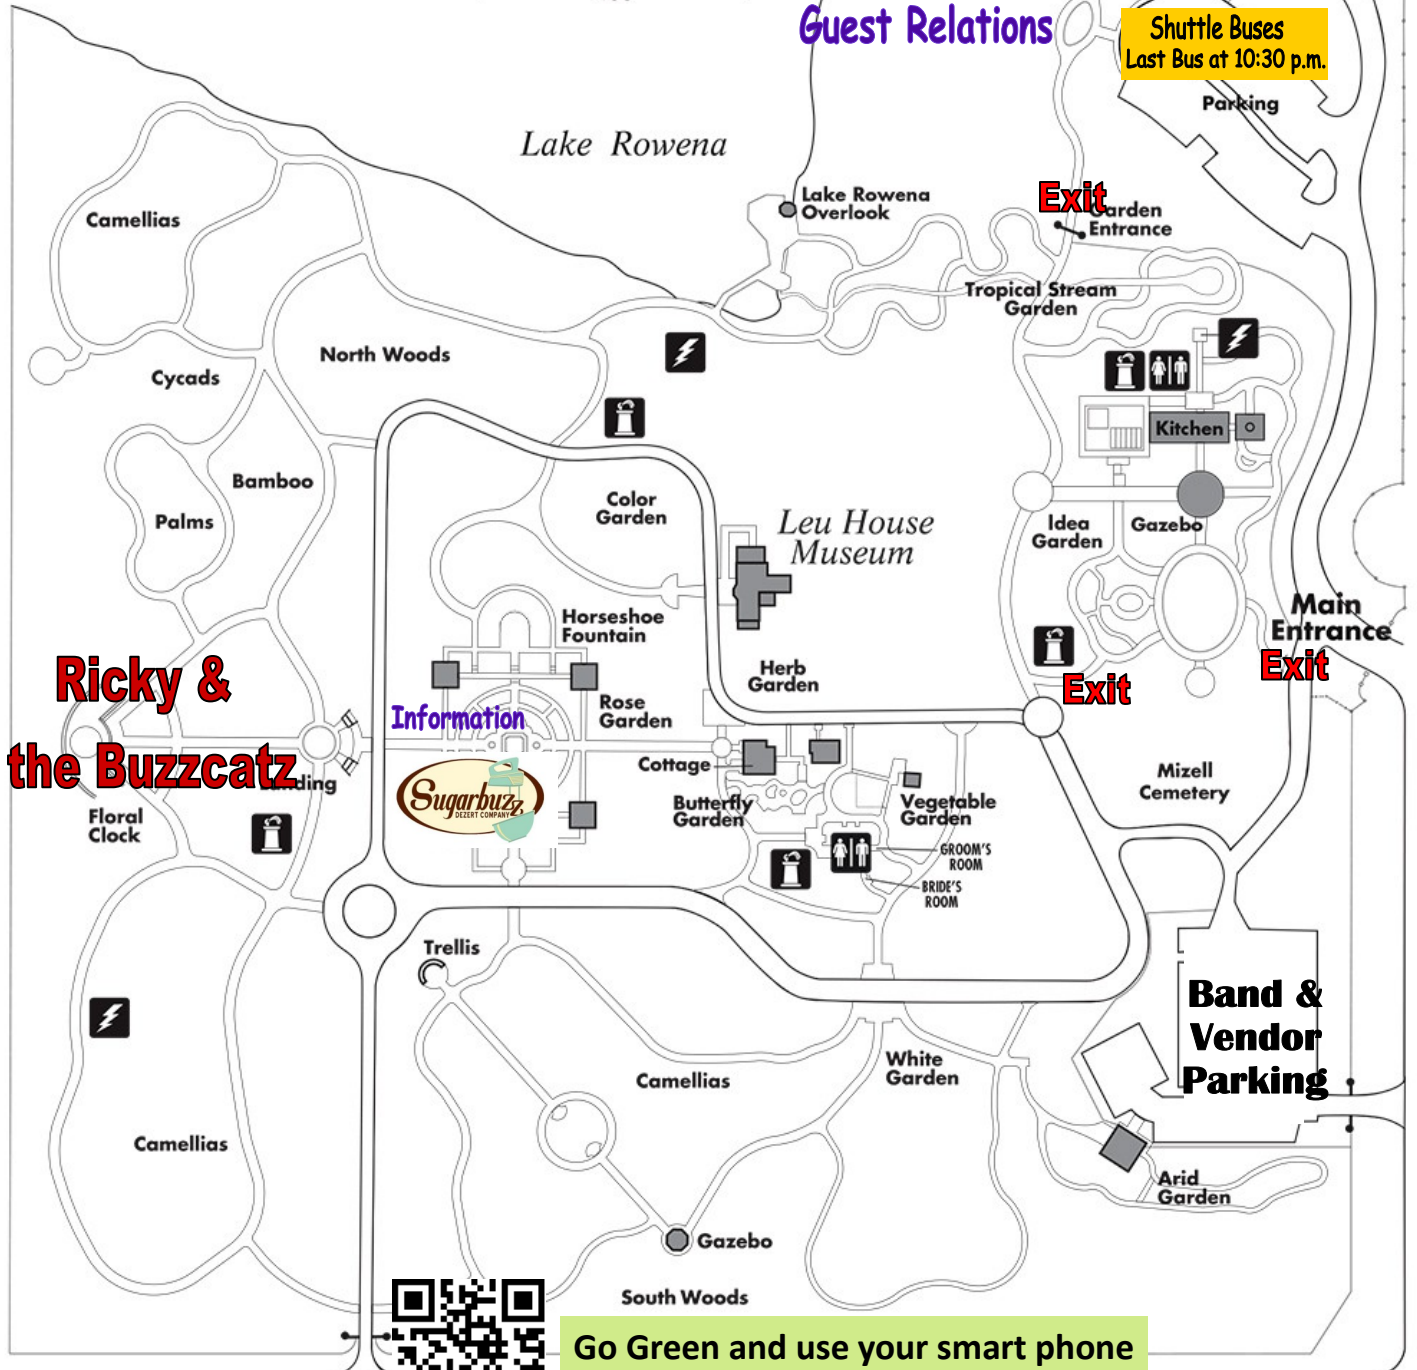

Valentine's Concert

February 14 * 7:00 - 10:00 p.m.

Harry P.
Leu
Gardens

LEGEND			
	Safe Place		Water Fountain
	Steps		Restrooms

200' 400'

Go Green and use your smart phone
leugardens.org

Free off-site parking: Blue Jacket Park off General Rees (between Corrine Drive and Glenridge Way).