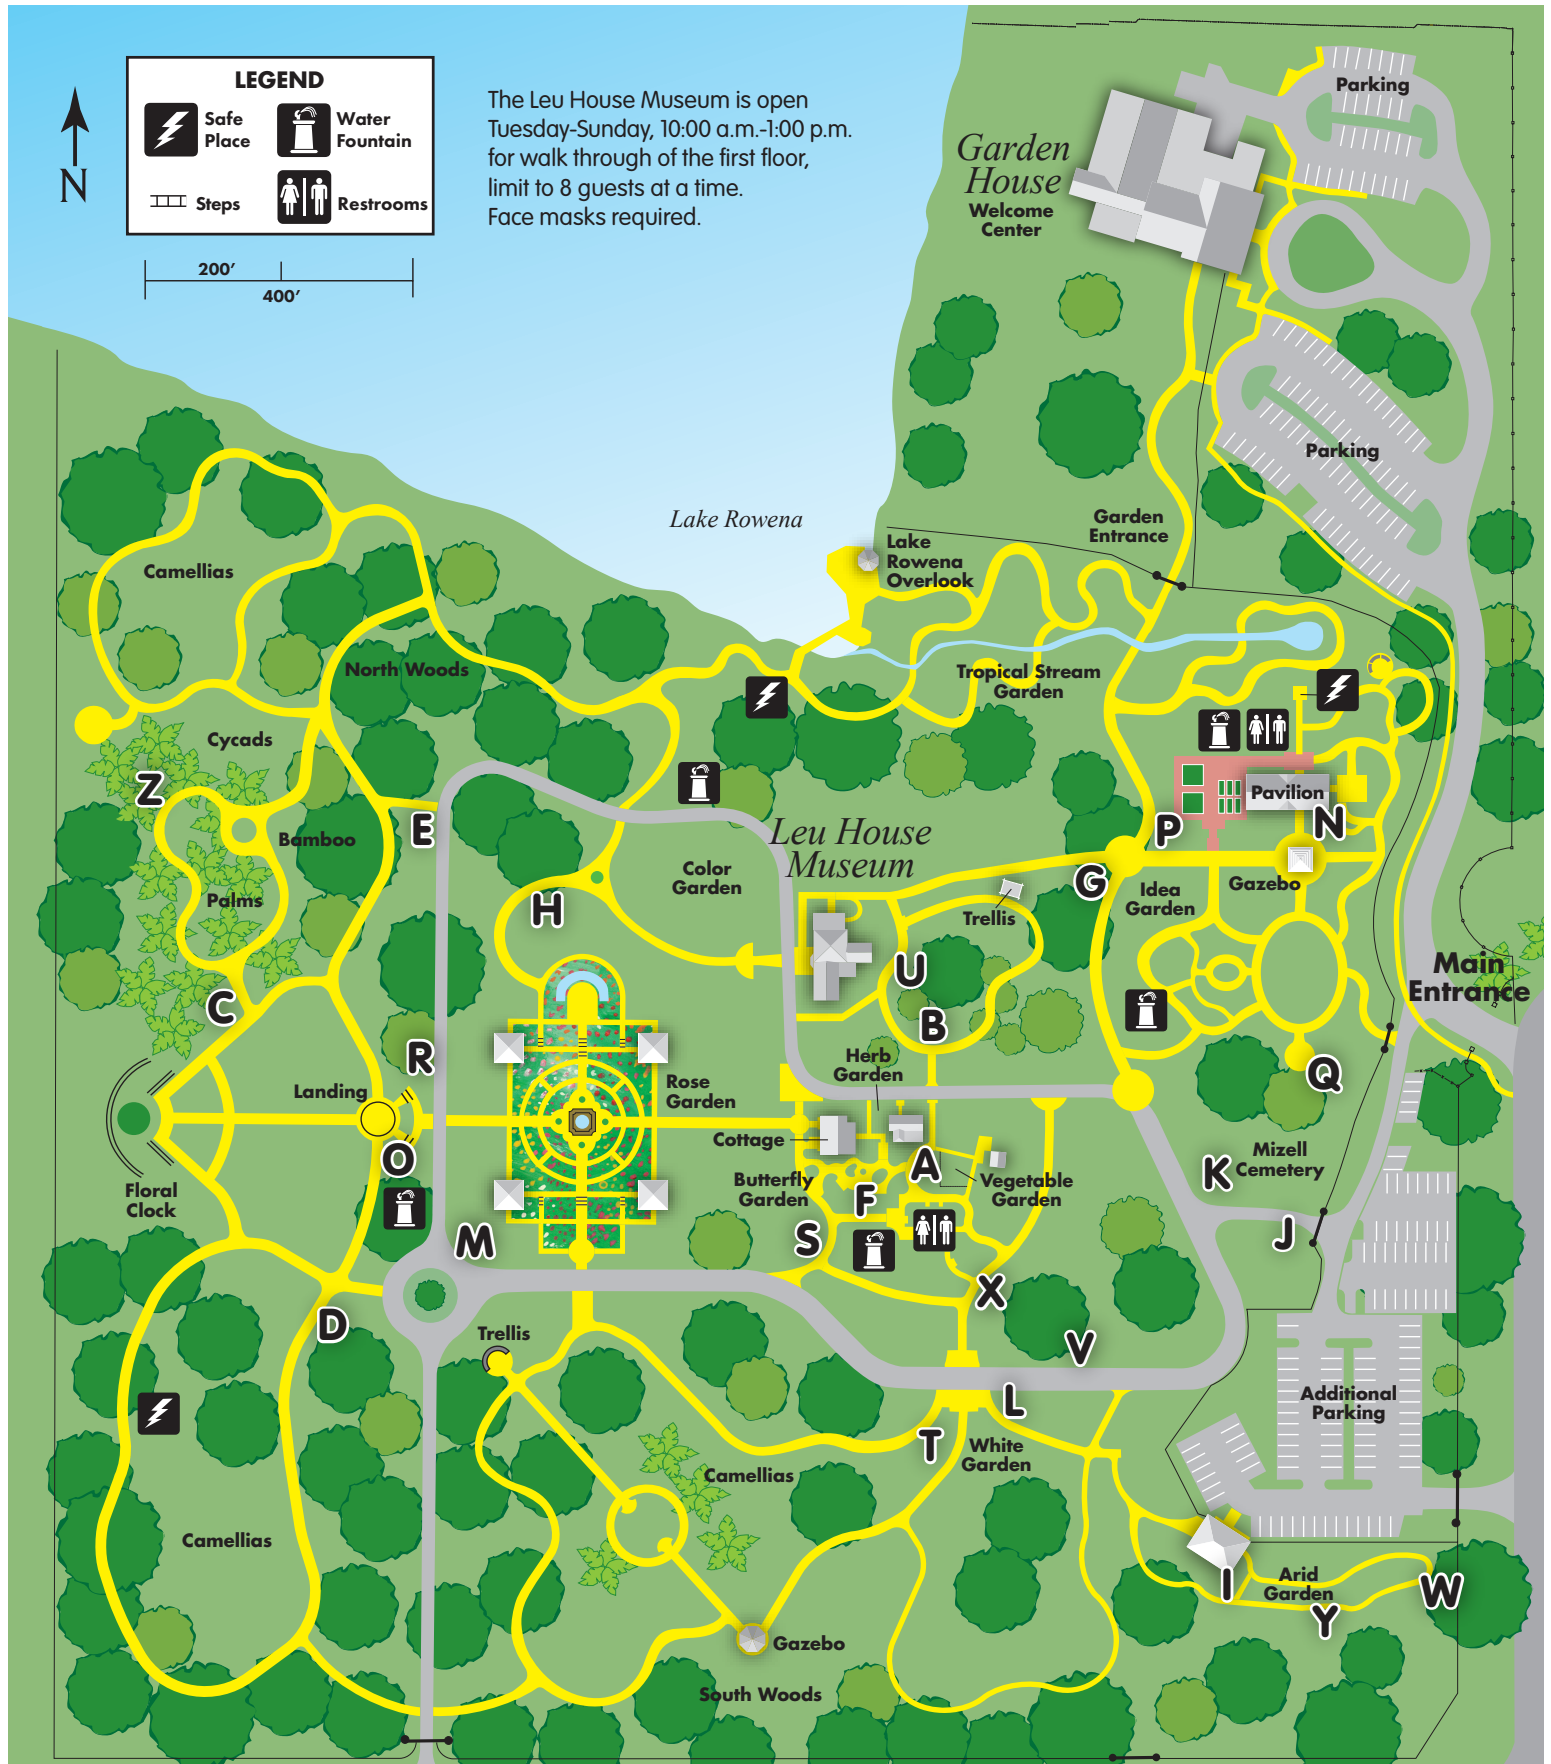

# Alphabet Plant Scavenger Hunt

**LEGEND**

	Safe Place		Water Fountain
	Steps		Restrooms

The Leu House Museum is open Tuesday-Sunday, 10:00 a.m.-1:00 p.m. for walk through of the first floor, limit to 8 guests at a time. Face masks required.