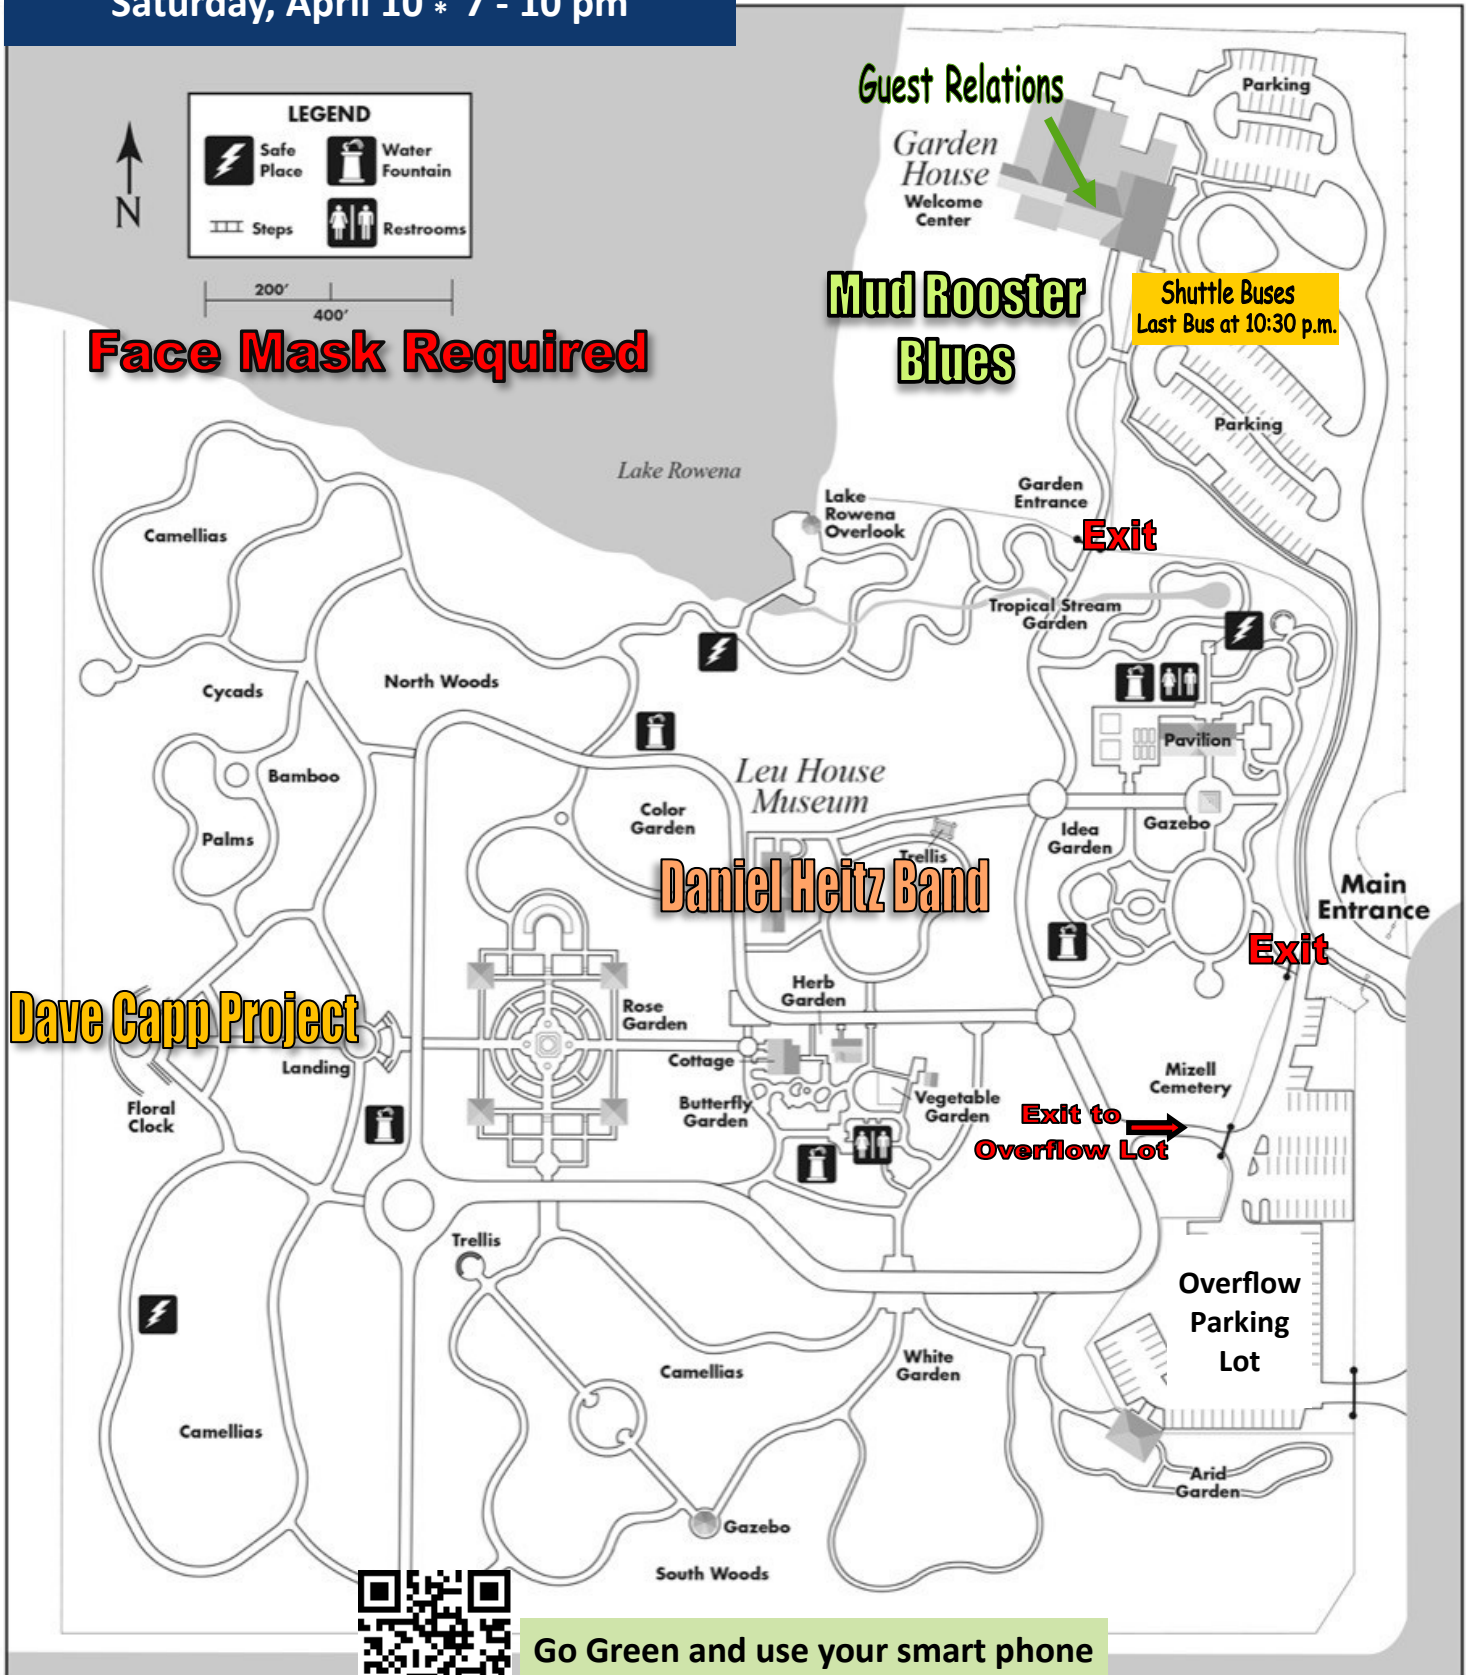

# Jazz'n Blues Concert

Saturday, April 10 \* 7 - 10 pm

Free off-site parking: **Blue Jacket Park** off General Rees (between Corrine Drive and Glenridge Way)